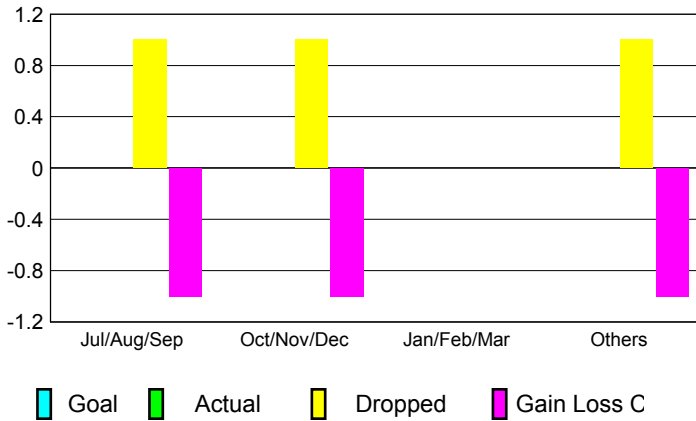

2012-2013 GMT Reports for District (or Undistricted) **District 16 B**

GMT: **ED LECIUS**

Location: **NEW JERSEY**

GMT CA: **1**

CLUBS

Month	New Club Goal	Actual New Clubs	Actual Dropped Clubs	Gain/Loss of Clubs
2012-2013				
Jul/Aug/Sep	0	0	1	-1
Oct/Nov/Dec	0	0	1	-1
Jan/Feb/Mar	0	0	0	0
Apr/May/June	0	0	1	-1
Totals	0	0	3	-3

Club Results 2012-2013

Goal, New, Dropped, Gain/Loss

MEMBERSHIP

Month	Net Memb Goal	Actual New Memb	Actual Dropped Memb	Gain/Loss of Memb
2012-2013				
Jul/Aug/Sep	0	5	21	-16
Oct/Nov/Dec	0	21	25	-4
Jan/Feb/Mar	0	13	36	-23
Apr/May/June	0	17	47	-30
Totals	0	56	129	-73