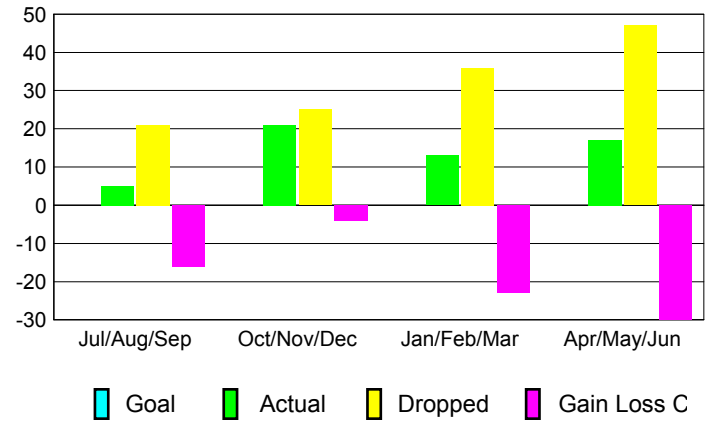

Club Results 2012-2013

Goal, New, Dropped, Gain/Loss

MEMBERSHIP

Month	Net Memb Goal	Actual New Memb	Actual Dropped Memb	Gain/Loss of Memb
2012-2013				
Jul/Aug/Sep	0	5	21	-16
Oct/Nov/Dec	0	21	25	-4
Jan/Feb/Mar	0	13	36	-23
Apr/May/June	0	17	47	-30
Totals	0	56	129	-73

Membership Results 2012-2013

Goal, New, Dropped, Gain/Loss

YTD Status Quo Clubs 2012-2013

Status Quo Clubs Compared to Status Quo Members

Gender Comparison 2012-2013

Club Gain/Loss 2012-2013

Membership Gain/Loss 2012-2013